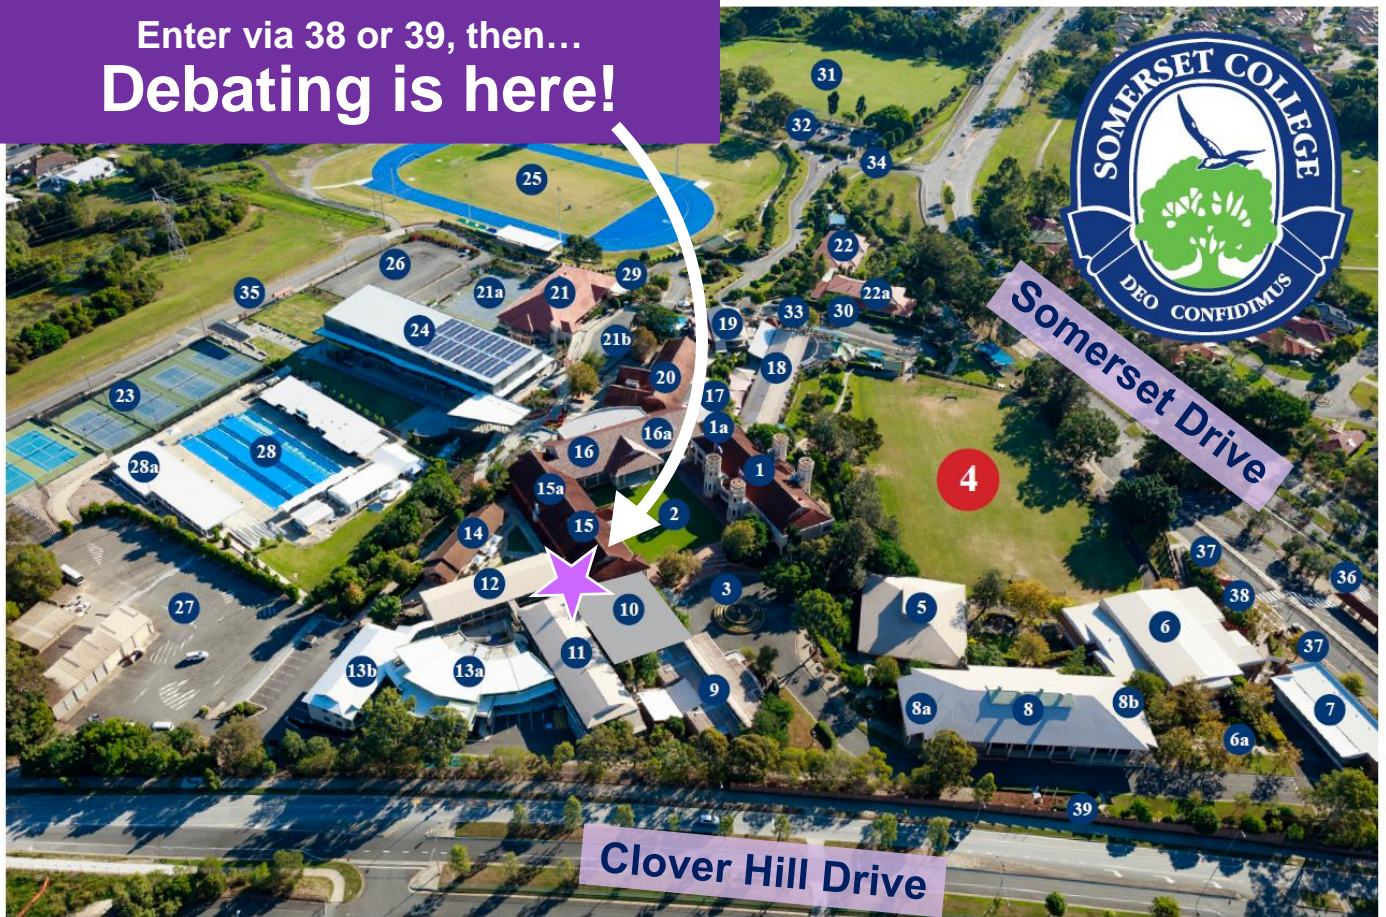

Enter via 38 or 39, then...
Debating is here!

- **1** The Arnison Building
  Administration and Reception – Lower Level;
  Senior School Teaching Staff – Upper Level
- **1a** MacKenzie Cafe
- **2** Towers Quad
- **3** The Turning Circle
- **4** The Common - Evacuation Assembly Point
- **5** Senior Learning Centre - Upper: Years 5C and 5M
  Lower Level: Years 5C (SLC14) and 5M (SLC13)
  Senior Computing – Lower Level
- **6** The Suzanne Roberts Centre for Performing Arts
  Lower Level: Years 5N and Year 5P
  ROB21 and ROB22 – Drama Classrooms – Upper
  ROB23 and ROB24 – Music Classrooms – Upper
  Roberts Centre Performing Arts Theatre – Upper
- **6a** Harmony Quad
- **7** The Lepp Building – Lepp 1 to Lepp 6
- **8** The Great Hall
- **8a** Chapel – Lower Level (South)
  Clinical Psychologist – Upper Level (South)
- **8b** Peripatetic Rooms – Upper Level (North)
- **9** The Rudkin Building – Upper Level
  Rudkin 1 and 3 – Senior School Visual Arts
  Rudkin 2 – Junior School Visual Arts
  Events Office (Lower Level)
- **10** The Design Centre
- **11** The Corder Building
  Corder 11 to Corder 14 – Lower Level
  Corder 21 to Corder 24 – Upper Level
  Chaplaincy Services – Lower Level
- **12** The Gallus Building
  Gallus 11 to Gallus 14 – Lower Level
  Gallus 21 to Gallus 24 – Upper Level
- **13a** Student Services Hub
  Heads of House Offices (Level 2)
  Student Lockers in House Areas (Level 2)
  Multi-Function Rooms 2 (Level 1) 3 and 4 (Level 2)
  Year 7 Co-ordinator and Year 7 Lockers (Level 1)
- **13b** Student Services Hub
  Senior School Reception (Level 2)
  Head of Senior School (Level 2)
  Dean of Middle Years (Level 2)
  ESL and Learning Enhancement Classrooms (Level 1)
  Camp Store and Cleaners Store (Ground Level)
- **14** The Year 11 Common Room
  Co-ordinator – Year 11 Common Room
  Dean of Activities
- **15** The Smith Building – Lower Level
  Smith 11 (Chemistry); Smith 12 (Physics)
  Smith 13 (Biology)
- **15a** The Smith Building – Upper Level
  Smith 21 and Smith 22 (Laboratory)
  Smith 23 and Smith 24
- **16** The Brown Building – Upper Level
  Brown 2.1 to 2.4 – Year 6 Classrooms
  Brown 2.5 Speech and Drama
  Toohey 2.6 – Year 3G Classroom
- **16a** The Brown Building
  Information Services (KIP) – Lower Level
- **17** Confucius Classroom (Under Construction)
- **18** The Rowe Building
  Rowe 1 and 2 – Pre-Prep Classrooms
  Rowe 3, 4, 6, 7 – Year 4 Classrooms
  Rowe 5 – Junior School Learning Enhancement
  Rowe 8 – Music
- **19** The Lamb Building
  Junior School Administration (Lower Level)
  Lamb 21 and Lamb 22 – Year 3 Classrooms
  (Upper Level)
- **20** The Aitkenhead Building (Under Construction)
- **21** The Ray Building – Level 1
  Classrooms Ray 1.1 to Ray 1.4
  Physical Education Staff Offices
  Level 2 – Classrooms Ray 2.1 to Ray 2.5;
  Junior School Technology Ray 2.3
- **21** The Ray Building – Level 3
  Retail Centre, Bird and Bush Cafe, Dining Room
- **21a** Basketball and Netball Courts
- **21b** The Ray Building Car Park
- **22** Early Learning Precinct – Prep
- **22a** Early Learning Precinct – Years 1 and 2
- **23** Tennis Courts
- **24** Somerset Spartans Sport Facility
  Facilities Manager
  Director of Sport
  Indoor Basketball and Netball Courts
  Weight and Cardio Rooms
  General Fitness Room / Kinder Gym
  Allied Health Offices
- **25** Athletics Track and Sands Oval
- **26** Pool Car Park
- **27** Staff Car Park
- **28** Swimming Pool **28a** Swimming Pool Function Room
- **29** Bryce Lindores Way – One Way Road System
- **30** Pre-Prep Parking, Years 1 to 3 Drop-Off / Pick-Up
  Lower Junior School Access Gate
- **31** Wyangan Oval
- **32** Koala House, Prep Parking
- **33** Junior School Drop Off
- **34** Wyangan Gate (Access to all Sporting Fields,
  Swimming Pool, Tennis Courts)
- **35** Sara Carrigan Court (Senior School Drop-Off and
  Pick-Up; Sport Bus Exit)
- **36** Years 4 to 12 Student Drop-Off / Pick-Up and Visitor
  Car Parking
- **37** Bus Bay Only – No Parking
- **38** Main Pedestrian Entrance
- **39** Pedestrian entrance from Clover Hill Drive